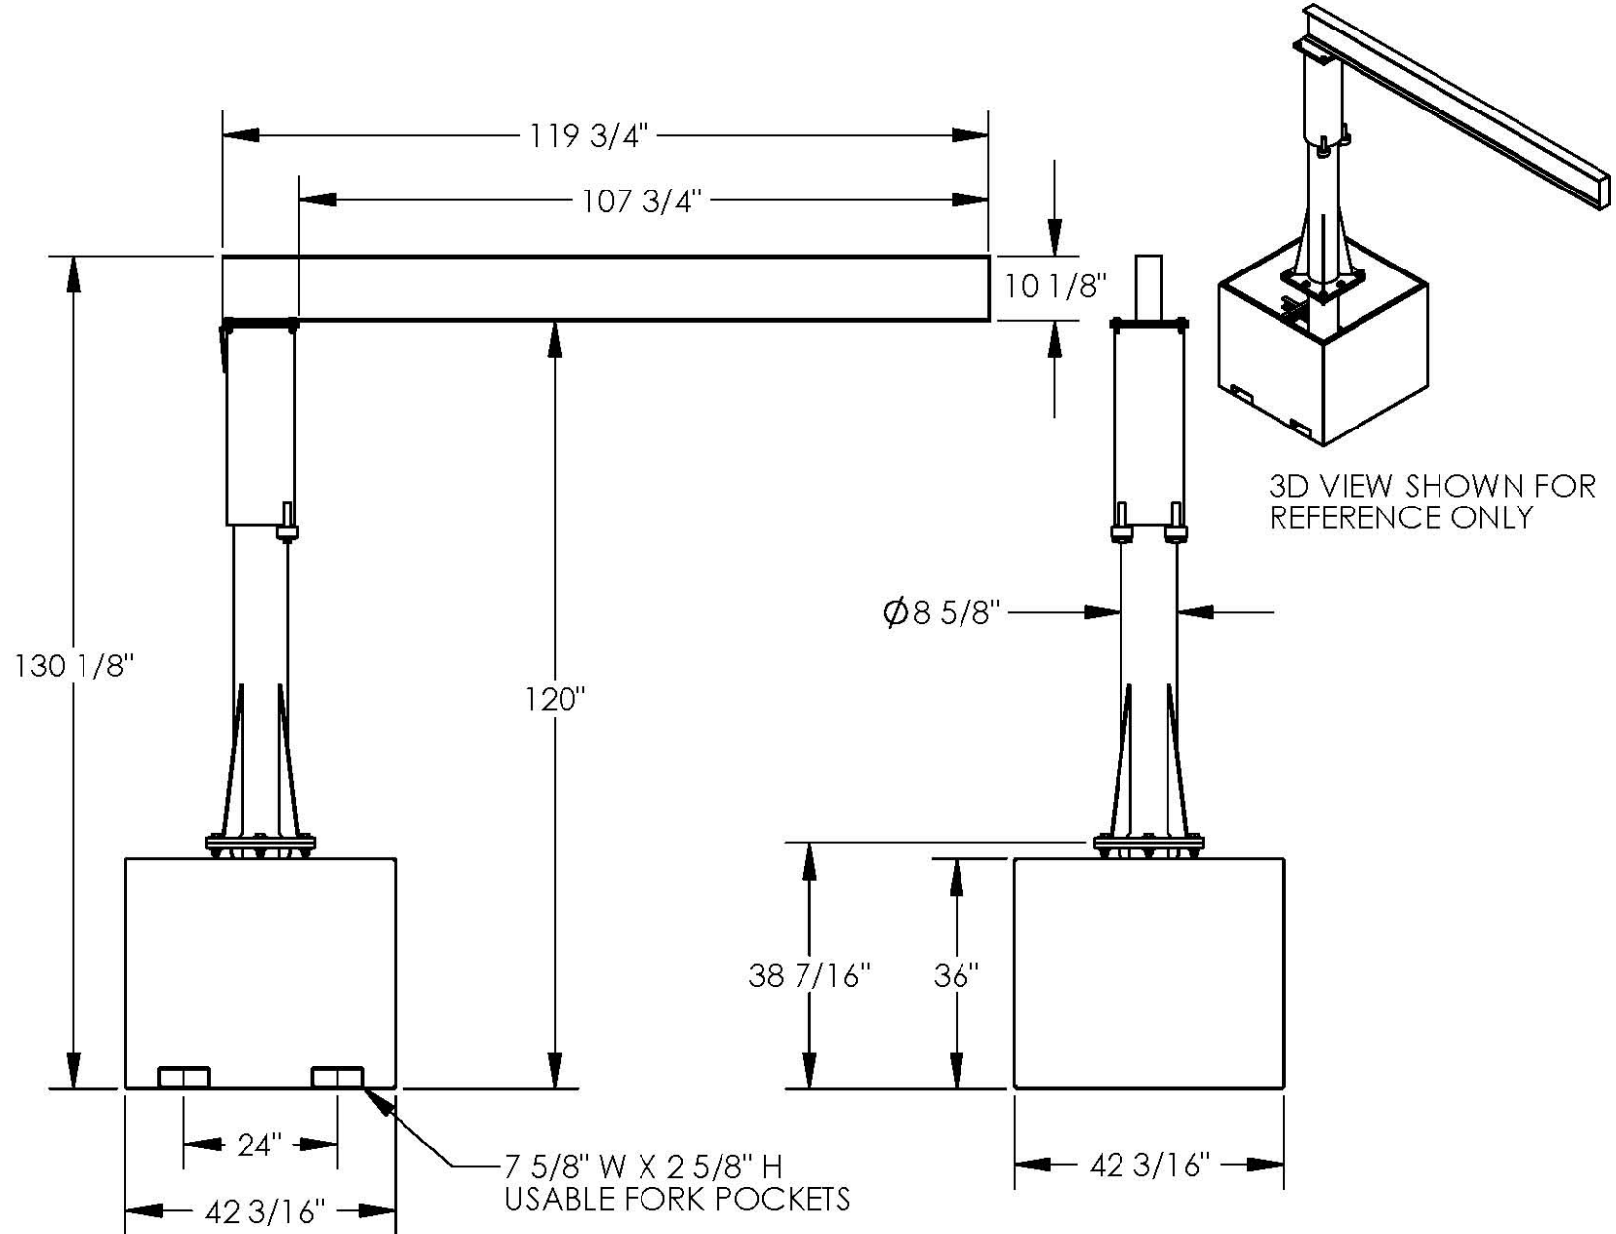

PORTABLE JIB CRANE - JIB-CB-50-10-10

APPROX WEIGHT: 1127.60 lbs.
DOES NOT INCLUDE WEIGHT OF POWER OR PACKAGING!!!

ANY ADDITIONS, DELETIONS, OR OMISSIONS MUST BE CORRECTED ON THIS DRAWING AS THIS DRAWING WILL BE CONSIDERED ALL INCLUSIVE

ALL GRAPHICS PROVIDED ARE FOR REFERENCE ONLY. IF CERTAIN DIMENSIONS ARE CRITICAL PLEASE VERIFY THOSE DIMENSIONS WITH YOUR SALESPERSON