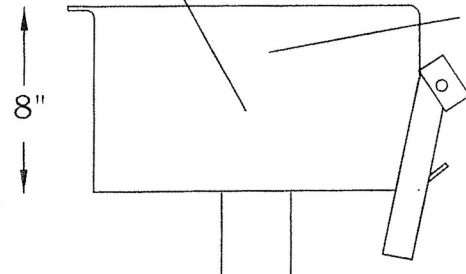

SWING DOWN, STAY COOL HANDLES

3/16" FIRE BOX

SECURITY BOLT ALLOWS  
360 DEGREE ROTATION

38"

30"

②

2 1/2" OD STEEL PIPE

12"

18"

NOTE: ADJUST FOOTING SIZE  
FOR LOCAL SOIL CONDITIONS

1/2" STEEL COOKING RODS

ITEM	QTY	PART NO.	DESCRIPTION
1	1	200439	GRILL BOX ASSEMBLY
2	1	200441	2 1/2" X 42" SUPPORT POST
3	1	200243	3" X 5/16" HEX HEAD CAP SCREW
4	1	200242	5/16" HEX HEAD NUT
5			