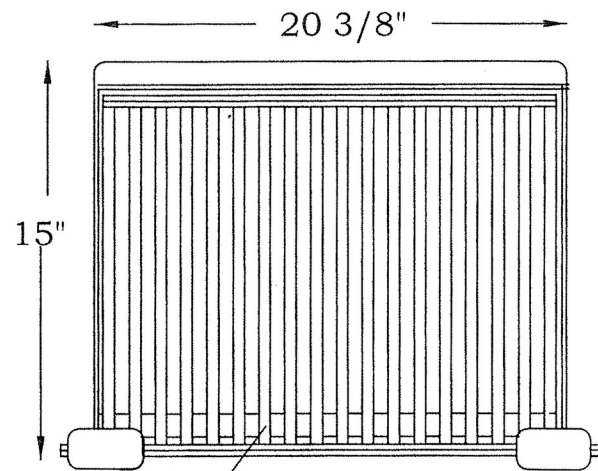

SWING DOWN, STAY COOL HANDLES

3/16" FIRE BOX

SECURITY BOLT ALLOWS  
360 DEGREE ROTATION

38"

30"

②

2 1/2" OD STEEL PIPE

12"

18"

NOTE: ADJUST FOOTING SIZE  
FOR LOCAL SOIL CONDITIONS

1/2" STEEL COOKING RODS

ITEM	QTY	PART NO.	DESCRIPTION
1	1	200439	GRILL BOX ASSEMBLY
2	1	200441	2 1/2" X 42" SUPPORT POST
3	1	200243	3" X 5/16" HEX HEAD CAP SCREW
4	1	200242	5/16" HEX HEAD NUT
5			