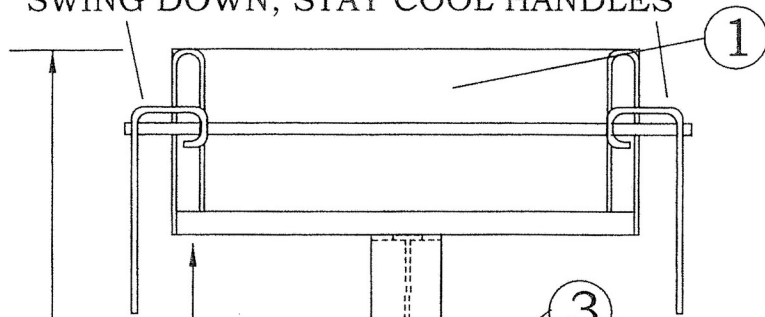

SWING DOWN, STAY COOL HANDLES

3/16" FIRE BOX

SECURITY BOLT ALLOWS  
360 DEGREE ROTATION

38"

30"

②

2 1/2" OD STEEL PIPE

12"

18"

NOTE: ADJUST FOOTING SIZE  
FOR LOCAL SOIL CONDITIONS

1/2" STEEL COOKING RODS

ITEM	QTY	PART NO.	DESCRIPTION
1	1	200439	GRILL BOX ASSEMBLY
2	1	200441	2 1/2" X 42" SUPPORT POST
3	1	200243	3" X 5/16" HEX HEAD CAP SCREW
4	1	200242	5/16" HEX HEAD NUT
5			